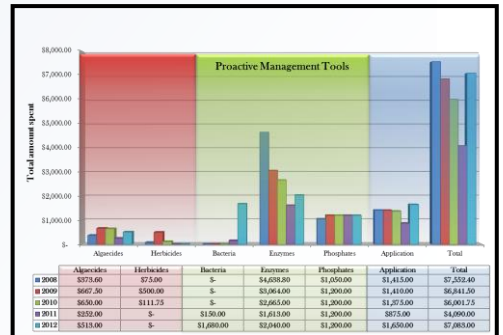

- *Water Clarity Bacteria*
- *Water Quality Enzymes*
- *Sediment Reducing Bacteria*
- *Lake and Pond Colorants*
- *Nutrient Reduction Agents*
- *Polymer Block Technology*